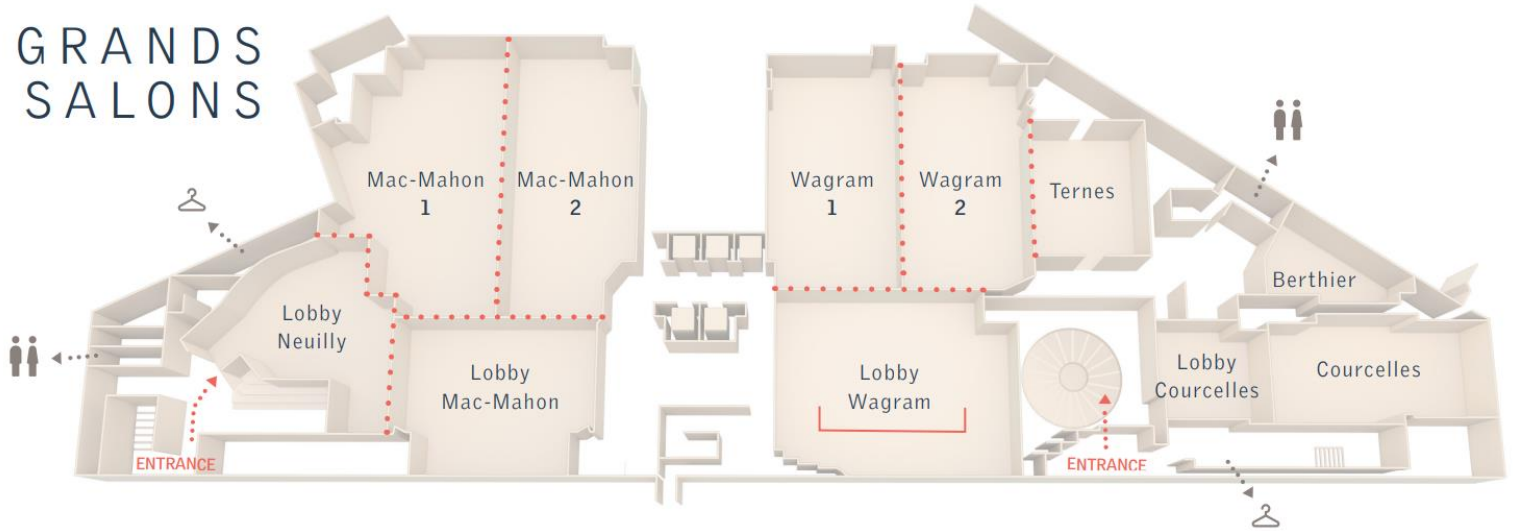

LE PATIO ETOILE

The hotel interior garden can also be privatized for up to 150 guests.

EXCLUSIVE BENEFITS

Optimize your meetings and events with Marriott Bonvoy™ Events.

Our experts assist you in every detail to coordinate your event and guarantee its success. Earn points for each meeting or event eligible that you plan at participating hotels in our different brands*. Then redeem your points for free nights at one of our 6,900 Marriott Bonvoy hotels worldwide or unforgettable experiences with Marriott Bonvoy™ Moments and much more ...

* The following brands not participating in the Marriott Bonvoy Events program: Marriott Executive Apartments®, Residence Inn®, TownePlace Suites®, Design Hotels™, Bulgari Hotels & Resorts, The Ritz-Carlton Reserve® and Vistana properties

STATE-OF-THE-ART MEETING SPACE,
INSPIRING CUISINE AND MODERN
DESIGN ELEMENTS STIMULATE NEW
IDEAS, CREATING LIMITLESS
OPPORTUNITIES FOR ENGAGEMENT
AND DISCOVERY.

N 48° 52' E 2° 17'
DESTINATION UNLOCKED

GRANDS SALONS

	SQM	SQFT	L M X W M	L FT X W FT	HEIGHT M	HEIGHT FT	THEATRE	CLASSROOM	CABARET 8 pax/table	U-SHAPE	COCKTAIL	BANQUET (10 pax/table)
MAC-MAHON*	902	9,709	33x25	108x82	3,56	11,67	902	411	488	•	1000	720
Mac-Mahon 1	270	2,906	23x13	75x43	3,56	11,67	270	132	136	60	300	220
Mac-Mahon 2	251	2,702	23x12	75x39	3,56	11,67	251	132	136	60	250	190
Mac-Mahon 1+2	521	5,608	23x25	75x82	3,56	11,67	521	240	320	75	600	450